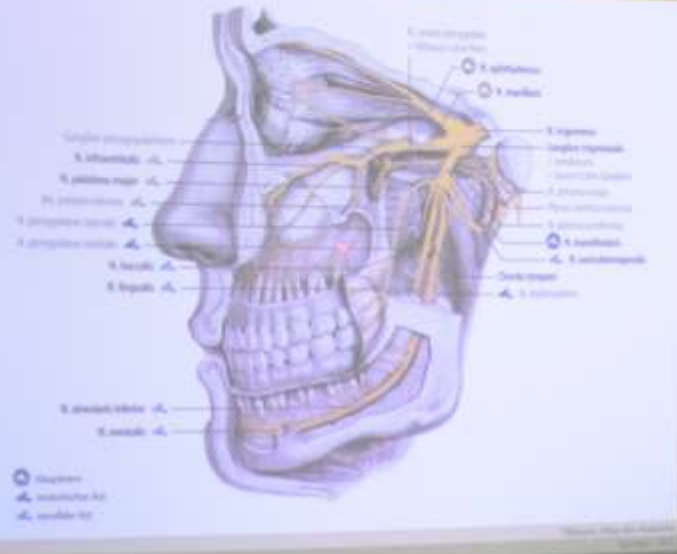

Privatzahnklinik Schloss Schellenstein

Prof. Dr. Fouad Khoury

Course

19.-21.10.2017

Sensory innervation of the upper and lower jaw

A male presenter in a light blue shirt and dark trousers stands to the right of the screen, pointing at the diagram with a remote control. He is addressing a group of students seated at tables in the foreground.

The foreground shows the backs of several students seated at white tables, listening to the lecture. The room has large windows with vertical blinds on the right side.

14

Privatzahnklinik
Schloß Schellenstein